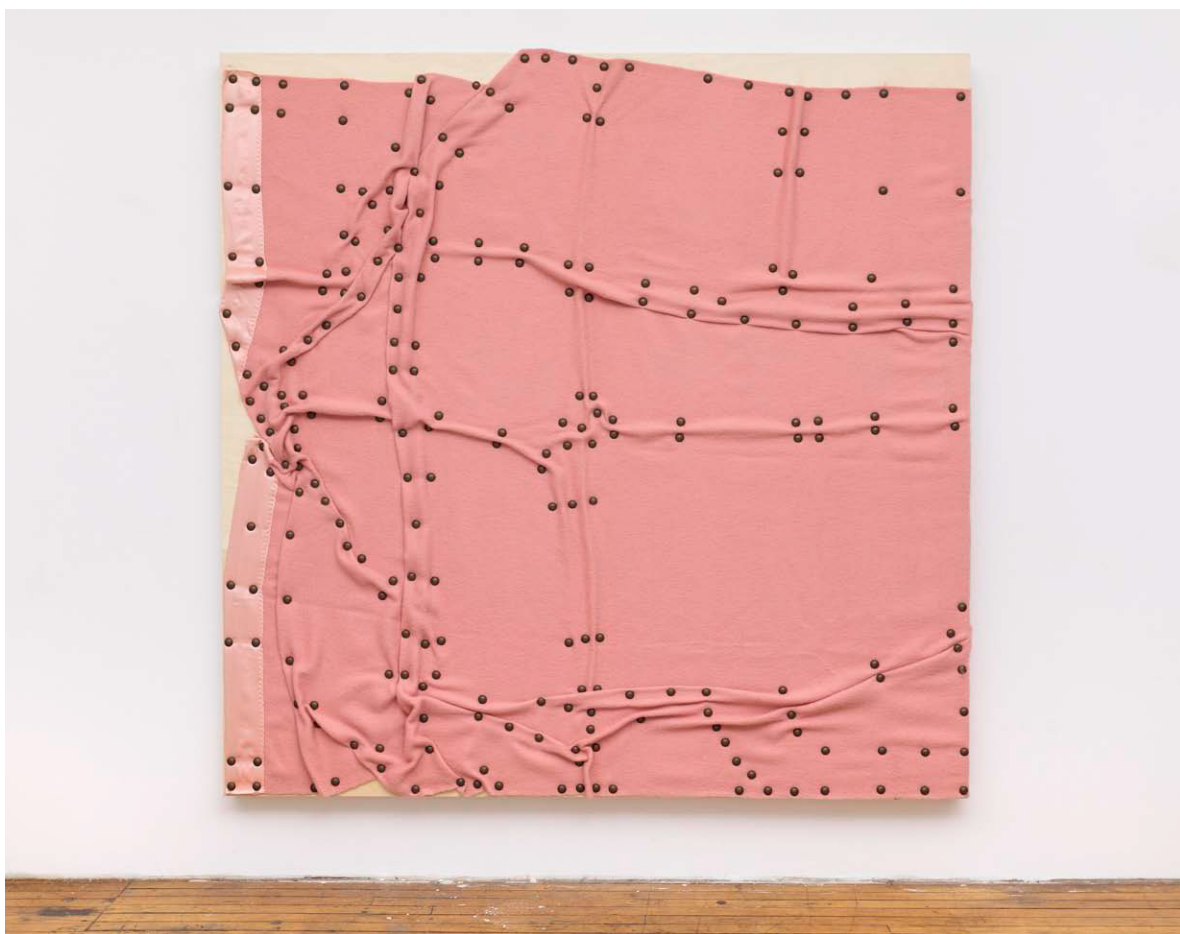

# BLOUIN ARTINFO

### Cloud Gazers

MARCH 7, 2012, 7:55 PM

Tom Burr, *Untitled Pink Piece*, 2012, Wool blanket and upholstery tacks on plywood, 72 x 72 x 3 inches

In the midst of impending Armory and art fair madness, there's something relaxingly Zen about this wall sculpture by Tom Burr, whose exhibition opens this evening at Bortolami Gallery in New York. The artist refers to them as "Cloud Paintings"—they might be just the contemplative anecdote for the hoards set to descend on Piers 92 & 94 in a few hours.